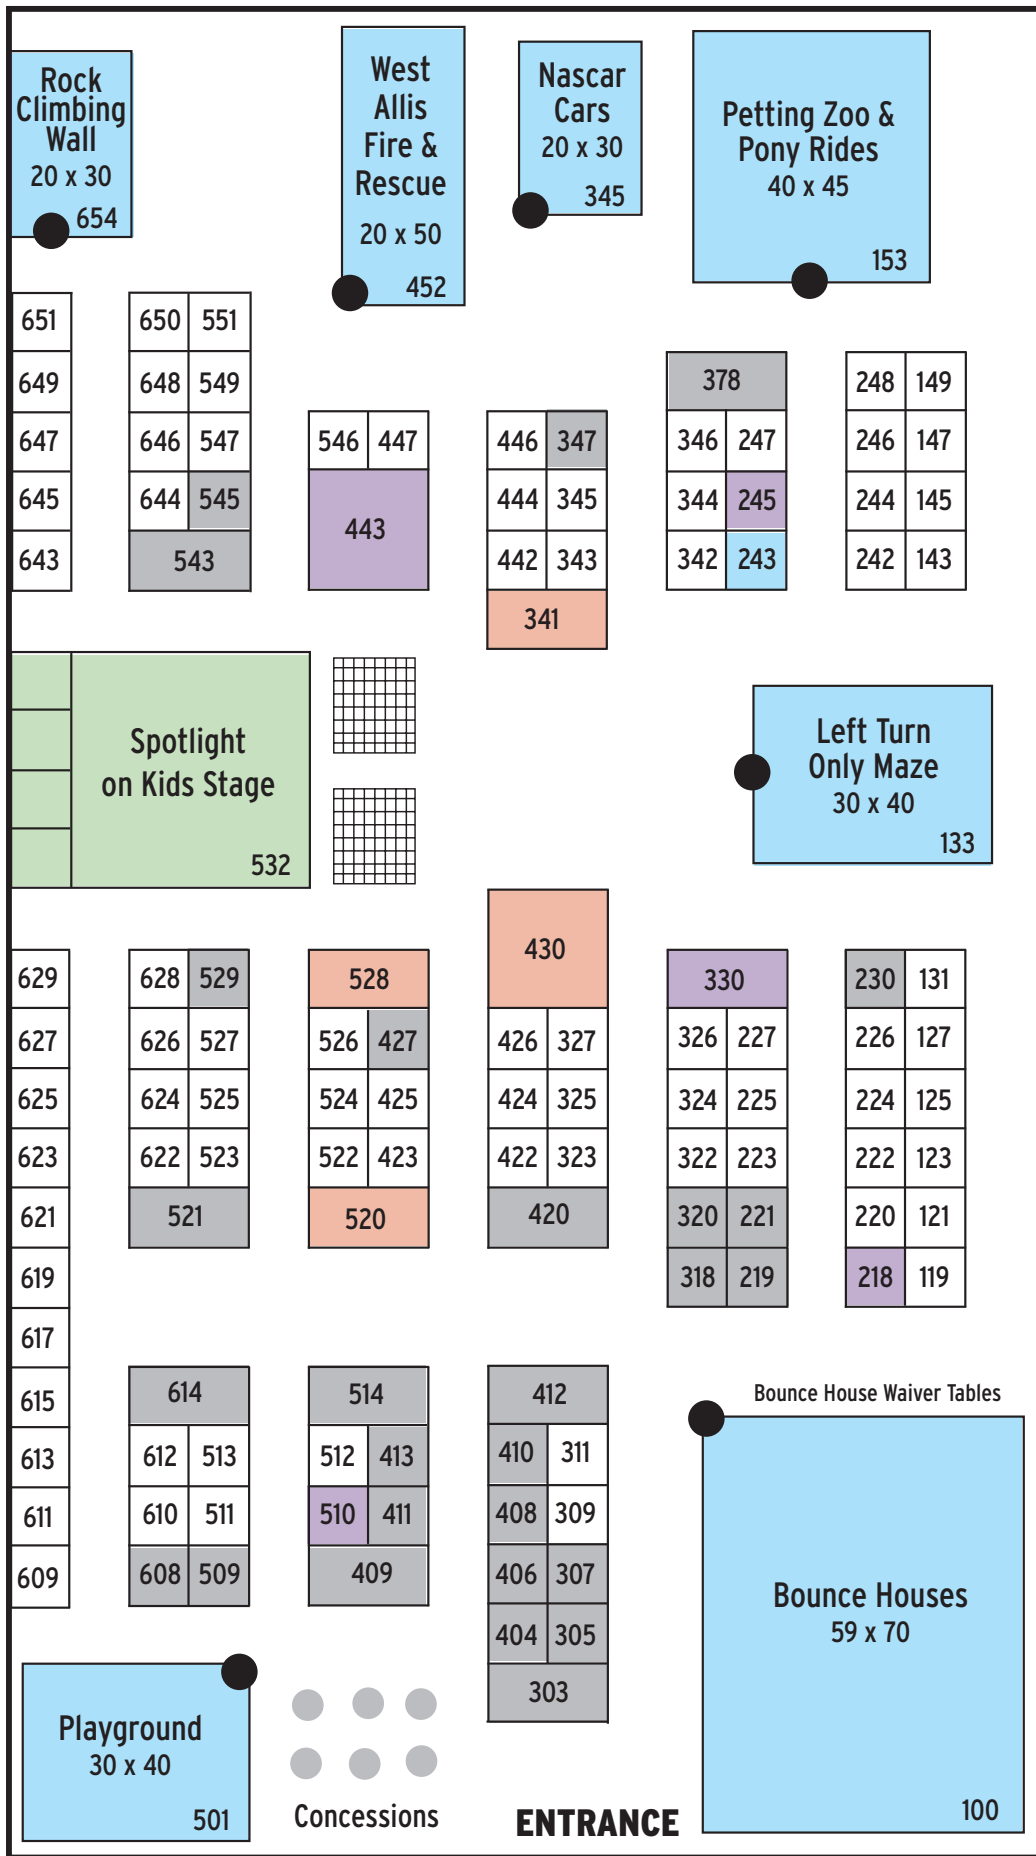

MILWAUKEE KIDS EXPO FLOORPLAN 2019

-  ATTRACTIONS - ENTRANCES
-  ATTRACTIONS - NEED ELECTRICITY
-  STAGES - NEED ELECTRICITY
-  RESERVED BOOTHS
-  SPONSOR BOOTHS
-  HOME IMPROVEMENT COMPANIES